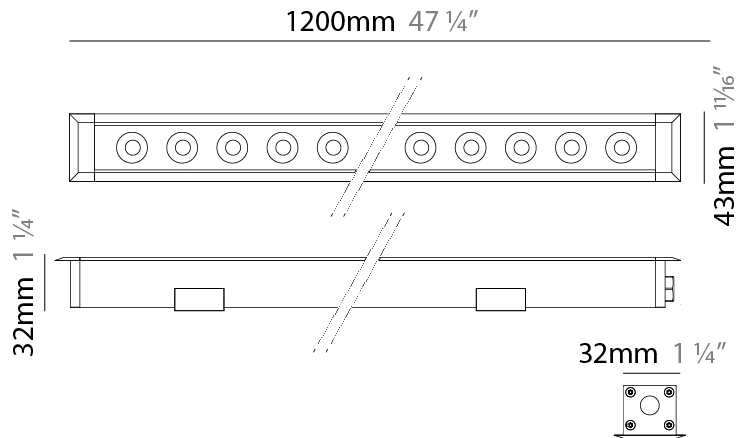

MINI CORNICHE RECESSED

E91639- _____ - _____
base number   Finish Options   Lens Options

1. To build a product code in our configurator select the specify button on the base model # product page
2. To build a manual product code on this datasheet choose from the options listed below in blue font and add the suffix to the base model #

GENERAL

Series: Mini Corniche
Brand: Platek
Division: Exterior
Mounting Type: Recessed
Mounting Location: In-Ground
Subcategory: Walk Over

PHYSICAL

Shape: Rectangle
Length (mm): 1220
Length (in): 48 1/2
Width (mm): 43
Width (in): 1 5/8
Height (mm): 32
Height (in): 1 1/2
Light Distribution: Uplight
Screws: A4 stainless steel
Diffuser: Clear tempered glass
Gasket: Gore-Tex valve to prevent condensation
Fixture Finish: [BLK / WHI / GRY / COR / ANT / BRZ](#)
Fixture Material: Extruded Aluminum

ELECTRICAL

Lamp Type: LED
Total Output Wattage (W): 46
Dimming: Bluetooth technology or DMX
Control Gear: DMX
Driver Included: No
Driver Location: Remote
Driver Type: Constant Current - Universal
Driver Class: Class 2
Input Voltage (V): 120 - 277
Constant Current (MA): 500

LED

Number of LEDs: 32
Color Temperature (°K): RGBW
CRI: >80 CRI
Lamp Life (hrs): 60000
Special LEDs offerings: RGBW

OPTICAL

Optic°: [26 / 47 / ELL](#)

RATINGS AND CERTIFICATIONS

Certified By: Certified for North American Standards
IP rating: IP67
IK Rating: IK07
Bug Rating: B1 U0 G0